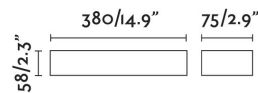

**Class:** I

**Material:** ALUMINIUM STRUCTURE AND  
GLASS DIFFUSER

**Recommended bulb:**

**Length:** 380 mm

**Net Width:** 66 mm

**Height:** 79 mm

**Net Weight:** 1.79 kg

**Volume:** 0.00464 m3