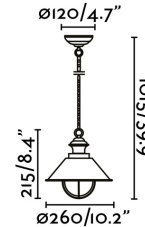

### Specifications

<b>Bulb:</b>	1 X E27 11W
<b>Bulb included:</b>	No
<b>Transformer:</b>	
<b>Transformer included:</b>	No
<b>Voltage:</b>	100-240V
<b>Operating Frequency:</b>	
<b>IP:</b>	33
<b>Class:</b>	I
<b>Material:</b>	Metal and bubble glass diffuser
<b>Recommended bulb:</b>	17437
<b>Description of recommended Bulb:</b>	BULB T45 MATT LED E27 5W
<b>Length:</b>	260 mm
<b>Net Width:</b>	260 mm
<b>Height:</b>	1015 mm
<b>Diameter:</b>	260 Ø
<b>Net Weight:</b>	1.10 kg
<b>Volume:</b>	0.02018 m3