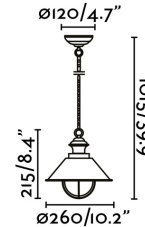

NÁUTICA-P White and copper pendant lamp

Ref. 71106

Timeless pendant lamp for outdoor lighting made from metal with a bubble glass diffuser. The colour and finishes (white and copper) gives a twist to this classical lamp.

Specifications

Bulb:	1 X E27 11W
Bulb included:	No
Transformer:	
Transformer included:	No
Voltage:	100-240V
Operating Frequency:	
IP:	33
Class:	I
Material:	Metal and bubble glass diffuser
Recommended bulb:	17437
Description of recommended Bulb:	BULB T45 MATT LED E27 5W
Length:	260 mm
Net Width:	260 mm
Height:	1015 mm
Diameter:	260 Ø
Net Weight:	1.10 kg
Volume:	0.02018 m3