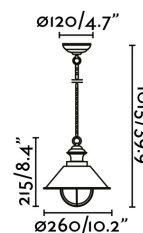

### Specifications

<b>Bulb:</b>	1 X E27 11W
<b>Bulb included:</b>	No
<b>Transformer:</b>	
<b>Transformer included:</b>	No
<b>Voltage:</b>	100-240V
<b>Operating Frequency:</b>	
<b>IP:</b>	33
<b>Class:</b>	I
<b>Material:</b>	Metal and bubble glass diffuser
<b>Recommended bulb:</b>	17437
<b>Description of recommended Bulb:</b>	BULB T45 MATT LED E27 5W
<b>Length:</b>	260 mm
<b>Net Width:</b>	260 mm
<b>Height:</b>	1015 mm
<b>Diameter:</b>	260 Ø
<b>Net Weight:</b>	1.10 kg
<b>Volume:</b>	0.02018 m3