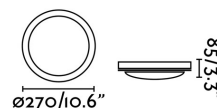

### Specifications

<b>Bulb:</b>	1 x E27 40W
<b>Bulb included:</b>	No
<b>Transformer:</b>	
<b>Transformer included:</b>	No
<b>Voltage:</b>	100-240V
<b>Operating Frequency:</b>	
<b>IP:</b>	65
<b>Class:</b>	II
<b>Material:</b>	ABS with an opal polycarbonate diffuser
<b>Recommended bulb:</b>	17437
<b>Description of recommended Bulb:</b>	BULB T45 MATT LED E27 5W
<b>Length:</b>	270 mm
<b>Net Width:</b>	85 mm
<b>Height:</b>	85 mm
<b>Diameter:</b>	270 Ø
<b>Net Weight:</b>	0.92 kg
<b>Volume:</b>	0.00706 m3