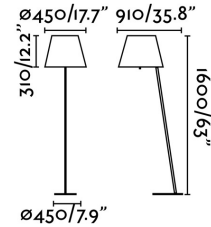

MOMA Black floor lamp

Ref. 68503

Modern floor lamp made from steel and a textile shade.

Specifications

Bulb:	1 x E27 MAX 15W LED
Bulb included:	No
Transformer:	
Transformer included:	No
Voltage:	100-240V
Operating Frequency:	
IP:	20
Class:	II
Material:	Metal with a textile shade
Recommended bulb:	17463
Description of recommended Bulb:	BULB STANDARD MATT LED E27 7W 2700K 800Lm
Length:	450 mm
Net Width:	450 mm
Height:	1600 mm
Diameter:	450 Ø
Net Weight:	9.80 kg
Volume:	0.05940 m3