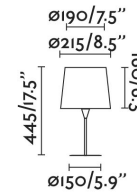

## CONGA White/white mini table lamp

Ref. 64316-01

CONGA is a collection of lamps for interior lighting designed by Faro Lab. This mini white table lamp with reader and with white textile shade is designed to illuminate bedrooms and living rooms. It is a good choice for hotels.

### Specifications

<b>Bulb:</b>	E27 MAX 15W
<b>Bulb included:</b>	No
<b>Transformer:</b>	
<b>Transformer included:</b>	No
<b>Voltage:</b>	100-240V
<b>Operating Frequency:</b>	
<b>IP:</b>	20
<b>Class:</b>	II
<b>Material:</b>	Steel
<b>Designer:</b>	FARO LAB
<b>Recommended bulb:</b>	
<b>Length:</b>	215 mm
<b>Net Width:</b>	215 mm
<b>Height:</b>	360 mm
<b>Net Weight:</b>	1.08 kg