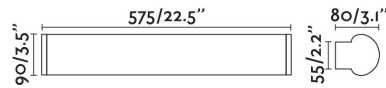

### Specifications

<b>Bulb:</b>	LED 20W 2700K 1100Lm
<b>Bulb included:</b>	Yes
<b>Transformer:</b>	Driver
<b>Transformer included:</b>	Yes
<b>Voltage:</b>	100-240V
<b>Operating Frequency:</b>	
<b>IP:</b>	44
<b>Class:</b>	II
<b>Material:</b>	STRUCTURE DE META AND GLASS DIFFUSER OPAL
<b>Recommended bulb:</b>	
<b>Length:</b>	575 mm
<b>Net Width:</b>	80 mm
<b>Height:</b>	90 mm
<b>Net Weight:</b>	2.50 kg
<b>Volume:</b>	0.01418 m3