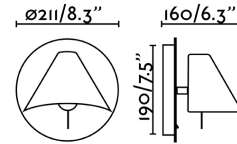

NOON White wall lamp

Ref. 62355

Alegre Design has created NOON, a wall lamp with a modern, functional design. Designed as a reading or support light, it has a small structure incorporated that allows the light beam to be directed as needed. It can be pointed 350° on its horizontal axis and 45° on its vertical axis. This wall lamp has a switch incorporated into the base to facilitate its use.

Specifications

Bulb:	1xE27
Bulb included:	No
Transformer:	
Transformer included:	No
Voltage:	100-240V
Operating Frequency:	
IP:	20
Class:	I
Material:	Steel
Designer:	ALEGRE DESIGN
Recommended bulb:	
Net Width:	167 mm
Diameter:	211 Ø
Net Weight:	0.40 kg
Volume:	0.00608 m3