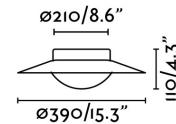

SIDE LED White ceiling lamp 15W

Ref. 62140

SIDE is a design lamp created by Alex&Manel Llusçà for Faro Barcelona. Its solid and simple structure contrasts with the colour combination. The colour of the base allows the light impact and distribute throughout the room. The light source of this ceiling lamp is SMD LED 15W warm light integrated.

Specifications

Bulb:	LED 15W 3000K 1200Lm
Bulb included:	Yes
Transformer:	Driver
Transformer included:	Yes
Voltage:	100-240V
Operating Frequency:	
IP:	20
Class:	I
Material:	Metal and opal glass difusser
Designer:	ALEX & MANEL LLUSCÀ
Recommended bulb:	
Length:	390 mm
Height:	110 mm
Net Weight:	2.40 kg
Volume:	0.02693 m3