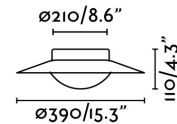

SIDE LED White ceiling lamp 15W

Ref. 62140

SIDE is a design lamp created by Alex&Manel Llusca for Faro Barcelona. Its solid and simple structure contrasts with the colour combination. The colour of the base allows the light impact and distribute throughout the room. The light source of this ceiling lamp is SMD LED 15W warm light integrated.

Specifications

Bulb:	LED 15W 3000K 1200Lm
Bulb included:	Yes
Transformer:	Driver
Transformer included:	Yes
Voltage:	100-240V
Operating Frequency:	
IP:	20
Class:	I
Material:	Metal and opal glass difusser
Designer:	ALEX & MANEL LLUSCÀ
Recommended bulb:	
Length:	390 mm
Height:	110 mm
Net Weight:	2.40 kg
Volume:	0.02693 m3