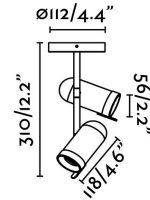

Specifications

Bulb:	2G10 MAX 8W LED
Bulb included:	No
Transformer:	
Transformer included:	No
Voltage:	100-240V
Operating Frequency:	
IP:	20
Class:	I
Material:	Metal
Designer:	NAHTRANG
Recommended bulb:	17324
Description of recommended Bulb:	BULB GU10 LED 8W 2700K 60° BLACK
Net Width:	120 mm
Height:	310 mm
Diameter:	120 Ø
Net Weight:	0.81 kg
Volume:	0.01126 m3