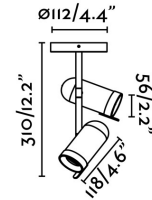

Specifications

Bulb:	2G10 MAX 8W LED
Bulb included:	No
Transformer:	
Transformer included:	No
Voltage:	100-240V
Operating Frequency:	
IP:	20
Class:	I
Material:	Metal
Designer:	NAHTRANG
Recommended bulb:	17324
Description of recommended Bulb:	BULB GU10 LED 8W 2700K 60° BLACK
Net Width:	120 mm
Height:	310 mm
Diameter:	120 Ø
Net Weight:	0.81 kg
Volume:	0.01126 m3