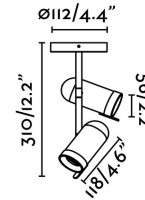

Specifications

Bulb:	2GU10 MAX 8W LED
Bulb included:	No
Transformer:	
Transformer included:	No
Voltage:	100-240V
Operating Frequency:	
IP:	20
Class:	I
Material:	Metal
Designer:	NAHTRANG
Recommended bulb:	17324
Description of recommended Bulb:	BULB GU10 LED 8W 2700K 60° BLACK
Net Width:	120 mm
Height:	310 mm
Diameter:	120 Ø
Net Weight:	0.81 kg
Volume:	0.01445 m3