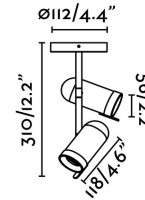

Specifications

Bulb:	2XGU10 MAX. 8W LED
Bulb included:	No
Transformer:	
Transformer included:	No
Voltage:	100-240V
Operating Frequency:	
IP:	20
Class:	I
Material:	Metal
Designer:	NAHTRANG
Recommended bulb:	17309
Description of recommended Bulb:	BULB GU10 LED 7W 3000K 40°
Net Width:	120 mm
Height:	310 mm
Diameter:	120 Ø
Net Weight:	0.81 kg
Volume:	0.01126 m3