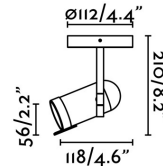

Specifications

Bulb:	1XGU10 MAX. 8W LED
Bulb included:	No
Transformer:	
Transformer included:	No
Voltage:	100-240V
Operating Frequency:	
IP:	20
Class:	I
Material:	Metal
Designer:	NAHTRANG
Recommended bulb:	17324
Description of recommended Bulb:	BULB GU10 LED 8W 2700K 60° BLACK
Net Width:	120 mm
Height:	210 mm
Diameter:	120 Ø
Net Weight:	0.52 kg
Volume:	0.00936 m3