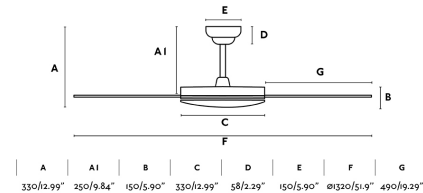

Specifications

Bulb: CD LED SMD 24W 3000K -1089 Lm / 4000K - 2475 Lm / 6000K -1540 Lm

Bulb included: Yes

Transformer: Driver

Transformer included: Yes

Voltage: 220-240V

Operating Frequency:

IP: 20

Class: I

Material: Metal and blades from ABS

Recommended bulb:

Length: 1320 mm

Net Width: 1320 mm

Height: 330 mm

Diameter: 1320 Ø

Net Weight: 9.20 kg

Volume: 0.08395 m³