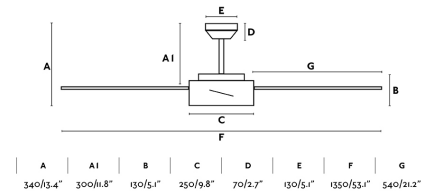

HYDRA LED White ceiling fan with DC motor

Ref. 33726

Ceiling fan with light and white, ideal for the ventilation of rooms up to 17'6m2. HYDRA is operated on remote control (included). This ceiling fan with DC motor has 6 adjustable speed with a 6-9-13-17-23-36W and 108-130-152-170-186-218 revolutions per minute depending on speed.

Specifications

Bulb:	DC LED 20W 3000K 1100Lm
Bulb included:	Yes
Transformer:	Driver
Transformer included:	Yes
Voltage:	220-240V
Operating Frequency:	
IP:	20
Class:	I
Material:	Motor made from steel and blades from plywood
Recommended bulb:	
Length:	1320 mm
Diameter:	1320 Ø
Net Weight:	6.10 kg
Volume:	0.04176 m3