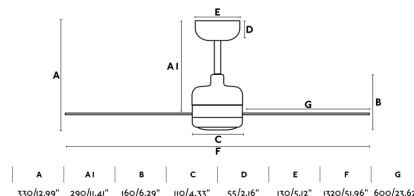

### Specifications

<b>Bulb:</b>	AC LED 18 W 700 LMS 3000K
<b>Bulb included:</b>	Yes
<b>Transformer:</b>	
<b>Transformer included:</b>	Yes
<b>Voltage:</b>	220-240V
<b>Operating Frequency:</b>	
<b>IP:</b>	20
<b>Class:</b>	I
<b>Material:</b>	Motor made from steel and blades ABS
<b>Designer:</b>	ESTUDI RIBAUDI
<b>Recommended bulb:</b>	
<b>Height:</b>	330 mm
<b>Diameter:</b>	1320 Ø
<b>Net Weight:</b>	4.52 kg
<b>Volume:</b>	0.03015 m <sup>3</sup>