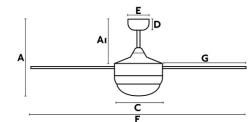

## ICARIA White ceiling fan

Ref. 33700

Ceiling fan with light suitable for rooms up to 17m2. Motor made from steel and blades from plywood with an opal glass difusser. The colour of blades are white/maple, and reversible. Operated by remote control (included) setted up with 3 dimmable speeds 15-30-60W and 100-150-205rpm. This ceiling fan has winter / summer function. Airflow: 155,62 m3 min / 5496 CFM. This ceiling fan is suitable for inclining roof.

### Specifications

<b>Bulb:</b>	2xE27 20W
<b>Bulb included:</b>	No
<b>Transformer:</b>	
<b>Transformer included:</b>	No
<b>Voltage:</b>	220-240V
<b>Operating Frequency:</b>	
<b>IP:</b>	20
<b>Class:</b>	I
<b>Material:</b>	Motor made from steel and blades from plywood with an opal glass difusser
<b>Recommended bulb:</b>	17463
<b>Description of recommended Bulb:</b>	BULB STANDARD MATT LED E27 7W 2700K 800Lm
<b>Length:</b>	1320 mm
<b>Net Width:</b>	1320 mm
<b>Height:</b>	415 mm
<b>Diameter:</b>	1320 Ø
<b>Net Weight:</b>	8.00 kg
<b>Volume:</b>	0.06150 m3