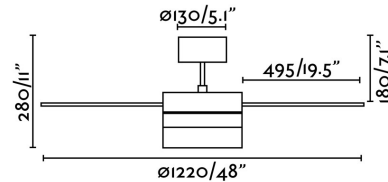

## PANAY White ceiling fan

Ref. 33607

Modern white fan, ideal for the ventilation of rooms from 13m2 to 17m2. Motor built in steel, reversible ABS blades finished in white and maple, and opal glass diffuser. Operated on remote control (included). PANAY offers 3 adjustable speeds with a consumption of 14-30-58W and 95-150-200 revolutions per minute depending on speed. Airflow: 116,2 m3 min / 4103 CFM. Suitable for incling room.

### Specifications

<b>Bulb:</b>	2 X E14 40W
<b>Bulb included:</b>	No
<b>Transformer:</b>	
<b>Transformer included:</b>	No
<b>Voltage:</b>	220-240V
<b>Operating Frequency:</b>	
<b>IP:</b>	20
<b>Class:</b>	I
<b>Material:</b>	Steel motor, ABS blades and opal glass difusser
<b>Recommended bulb:</b>	17461
<b>Description of recommended Bulb:</b>	BULB G45 MATT LED E14 4W 2700K
<b>Length:</b>	1220 mm
<b>Height:</b>	280 mm
<b>Diameter:</b>	1220 Ø
<b>Net Weight:</b>	5.70 kg
<b>Volume:</b>	0.03015 m3