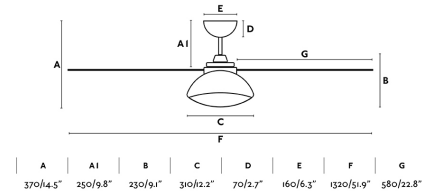

RODAS LED White ceiling fan with DC motor

Ref. 33522

RODAS is a ceiling fan with DC motor suitable for rooms from 17m2. This white ceiling fan, operated by remote control (included) setted up with 5 dimmable speeds 7-10-14-18-26W and 135-155-170-190-210rpm. Airflow: 246 m3 min / 6300 CFM. This ceiling fan is suitable for inclining roof.

Specifications

Bulb:	DC LED SMD 20W 3000K 1100Lm
Bulb included:	Yes
Transformer:	Driver
Transformer included:	Yes
Voltage:	220-240V
Operating Frequency:	
IP:	20
Class:	I
Material:	Motor made from steel and blades from plywood
Recommended bulb:	
Length:	1320 mm
Height:	390 mm
Diameter:	1320 Ø
Net Weight:	5.87 kg
Volume:	0.06848 m3