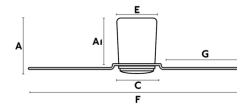

Recommended bulb:

Length: 1320 mm

Net Width: 1320 mm

Height: 215 mm

Diameter: 1320 Ø

Net Weight: 5.50 kg

Volume: 0.03694 m3

A	AI	B	C	D	E	F	G
190/7.5"	155/6.1"	250/9.82"	180/7.0.5"	65/2.5"	Ø170/6.7"	Ø1320/51.9"	570/22.4"