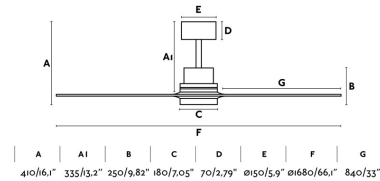

LANTAU-G LED Matt nickel ceiling fan

Ref. 33463

The XL version with light of LANTAU is here! Modern Ceiling Fan with a ground-breaking design, ideal for the ventilation of rooms over 17.6m². The light source is SMD LED of 12W and warm light, integrated. Motor made of steel and wooden blades. Blade finish is dark walnut. Operated on remote control (included). It has 3 adjustable speeds with a 25-47-90W consumption and 70-100-140 revolutions per minute depending on speed. This fan with light comes with a reverse function, so you can also use it in winter, improving the efficiency of your heating system. Airflow: 261.6 m³ min / 9235 CFM. Suitable for incling room.

Specifications

Bulb:	AC LED 12W 500Lm 3000K CRI>80
Bulb included:	Yes
Transformer:	Driver
Transformer included:	No
Voltage:	220-240V
Operating Frequency:	
IP:	20
Class:	I
Material:	Motor made from steel, blades from natural wood and opal glass difusser.
Recommended bulb:	
Length:	1680 mm
Net Width:	1680 mm
Height:	410 mm
Diameter:	1680 Ø
Net Weight:	9.32 kg
Volume:	0.07409 m ³