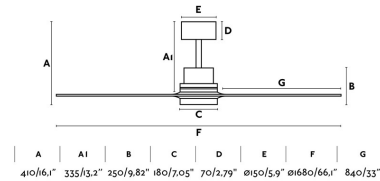

## LANTAU-G LED Matt nickel ceiling fan

Ref. 33463

The XL version with light of LANTAU is here! Modern Ceiling Fan with a ground-breaking design, ideal for the ventilation of rooms over 17.6m<sup>2</sup>. The light source is SMD LED of 12W and warm light, integrated. Motor made of steel and wooden blades. Blade finish is dark walnut. Operated on remote control (included). It has 3 adjustable speeds with a 25-47-90W consumption and 70-100-140 revolutions per minute depending on speed. This fan with light comes with a reverse function, so you can also use it in winter, improving the efficiency of your heating system. Airflow: 261.6 m<sup>3</sup> min / 9235 CFM. Suitable for incling room.

### Specifications

<b>Bulb:</b>	AC LED 12W 500Lm 3000K CRI>80
<b>Bulb included:</b>	Yes
<b>Transformer:</b>	Driver
<b>Transformer included:</b>	No
<b>Voltage:</b>	220-240V
<b>Operating Frequency:</b>	
<b>IP:</b>	20
<b>Class:</b>	I
<b>Material:</b>	Motor made from steel, blades from natural wood and opal glass difusser.
<b>Recommended bulb:</b>	
<b>Length:</b>	1680 mm
<b>Net Width:</b>	1680 mm
<b>Height:</b>	410 mm
<b>Diameter:</b>	1680 Ø
<b>Net Weight:</b>	9.32 kg
<b>Volume:</b>	0.07409 m <sup>3</sup>