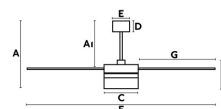

## ICE LED SPEAKER White ceiling fan with speaker

Ref. 33460

ICE is a designer fan by Estudi Ribaudí, which includes a LED light kit and speaker (frequency range 20Hz-20KHz, Max 4? 13W 90DB), ideal for rooms over 17m2. The light source of this ceiling fan is SMD LED 12W of warm light (included). Motor built in steel, reversible PLYWOOD blades finished in white and maple, and glass diffuser. Operated on remote control, included. ICE offers 3 adjustable speeds with a consumption of 13-25-55W y 85-130-190 revolutions per minute depending on speed. This fan comes with a reverse function, so you can also use it in winter, improving the efficiency of your heating system. Suitable for incling room.

### Specifications

<b>Bulb:</b>	SMD LED 15W 3000K 800lm
<b>Bulb included:</b>	Yes
<b>Transformer:</b>	Driver
<b>Transformer included:</b>	Yes
<b>Voltage:</b>	220-240V
<b>Operating Frequency:</b>	
<b>IP:</b>	20
<b>Class:</b>	I
<b>Material:</b>	Steel motor, PLYWOOD blades, ABS speaker and glass difusser
<b>Designer:</b>	ESTUDI RIBAUDI
<b>Recommended bulb:</b>	
<b>Length:</b>	1320 mm
<b>Net Width:</b>	1320 mm
<b>Height:</b>	385 mm
<b>Net Weight:</b>	8.70 kg
<b>Volume:</b>	0.04245 m3