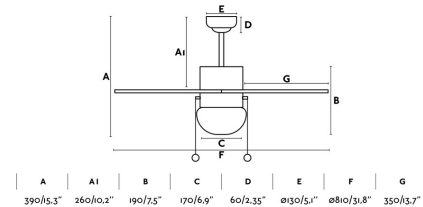

PALAO Grey ceiling fan

Ref. 33186

Ceiling fan with light suitable for rooms up to 13m2. Motor made from steel and blades from mdf wood with an opal glass difusser. The color of blades are grey cava, not reversible. Operated by pull chain setted up with 3 dimmable speeds 135/190/242 rpm which correspond to the following consumptions of 24/33/46W. This ceiling fan has winter / summer function. Airflow: 92,37 m3 min / 3262 CFM. This ceiling fan is suitable for inclining roof and to install directly to the roof.

Specifications

Bulb:	1 x E14 40W
Bulb included:	No
Transformer:	
Transformer included:	No
Voltage:	230V
Operating Frequency:	
IP:	20
Class:	I
Material:	Motor made from steel and blades from MDF wood with an opal glass difusser
Recommended bulb:	17461
Description of recommended Bulb:	BULB G45 MATT LED E14 4W 2700K
Length:	810 mm
Net Width:	810 mm
Height:	390 mm
Diameter:	810 Ø
Net Weight:	5.67 kg
Volume:	0.01817 m3