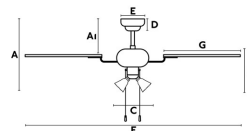

## LISBOA Brown ceiling fan

Ref. 33102

Ceiling fan with light suitable for rooms up to 13m<sup>2</sup>. Motor made from steel and blades from mdf wood and translucent glass difusser. The color of blades are Mahogany and dark walnut, reversible. Operated by pull chain, setted up with 3 dimmable speeds 118/181/235 rpm which correspond to the following consumptions of 27/37/50w. This ceiling fan has winter / summer function. This ceiling fan is suitable for inclining roof and to install directly to the roof.

### Specifications

<b>Bulb:</b>	3 x E27 60W
<b>Bulb included:</b>	No
<b>Transformer:</b>	
<b>Transformer included:</b>	No
<b>Voltage:</b>	220-240V
<b>Operating Frequency:</b>	
<b>IP:</b>	20
<b>Class:</b>	I
<b>Material:</b>	Motor made from steel and blades from MDF wood with translucent glass difusser
<b>Recommended bulb:</b>	17462
<b>Description of recommended Bulb:</b>	BULB G45 MATT LED E27 4W 2700K
<b>Length:</b>	1070 mm
<b>Net Width:</b>	1070 mm
<b>Height:</b>	460 mm
<b>Diameter:</b>	1070 Ø
<b>Net Weight:</b>	5.76 kg
<b>Volume:</b>	0.02140 m <sup>3</sup>

A	AI	B	C	D	E	F	G
460/8.1"	240/9.4"	220/8.65"	300/11.8"	60/2.35"	Ø130/5.1"	Ø1070/42.1"	420/16.5"

8421776331020