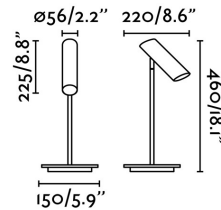

LINK Black table lamp

Ref. 29882

Modern table lamp made from steel. Designed by:
Estudi Ribaudí.

Specifications

Bulb:	1 x GU10 11W
Bulb included:	No
Transformer:	
Transformer included:	No
Voltage:	100-240V
Operating Frequency:	
IP:	20
Class:	II
Material:	Steel
Designer:	ESTUDI RIBAUDI
Recommended bulb:	17316
Description of recommended Bulb:	BULB GU10 LED 8W 2700K 38°
Length:	150 mm
Net Width:	220 mm
Height:	460 mm
Diameter:	150 Ø
Net Weight:	1.77 kg
Volume:	0.00498 m3