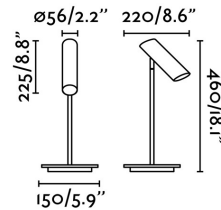

LINK White table lamp

Ref. 29881

Modern table lamp made from steel. Designed by: Estudi Ribaudí.

Specifications

Bulb:	1 x GU10 11W
Bulb included:	No
Transformer:	
Transformer included:	No
Voltage:	100-240V
Operating Frequency:	
IP:	20
Class:	II
Material:	Steel
Designer:	ESTUDI RIBAUDI
Recommended bulb:	17316
Description of recommended Bulb:	BULB GU10 LED 8W 2700K 38°
Length:	150 mm
Net Width:	220 mm
Height:	460 mm
Diameter:	140 Ø
Net Weight:	1.77 kg
Volume:	0.00498 m3