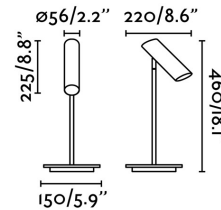

LINK White table lamp

Ref. 29881

Modern table lamp made from steel. Designed by: Estudi Ribaudí.

Specifications

Bulb:	1 x GU10 11W
Bulb included:	No
Transformer:	
Transformer included:	No
Voltage:	100-240V
Operating Frequency:	
IP:	20
Class:	II
Material:	Steel
Designer:	ESTUDI RIBAUDI
Recommended bulb:	17316
Description of recommended Bulb:	BULB GU10 LED 8W 2700K 38°
Length:	150 mm
Net Width:	220 mm
Height:	460 mm
Diameter:	140 Ø
Net Weight:	1.77 kg
Volume:	0.00498 m3