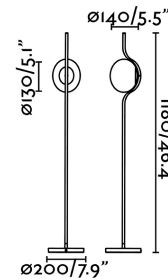

### Specifications

<b>Bulb:</b>	LED DIMABLE 6W 2700K
<b>Bulb included:</b>	Yes
<b>Transformer:</b>	
<b>Transformer included:</b>	Yes
<b>Voltage:</b>	100-240V
<b>Operating Frequency:</b>	
<b>IP:</b>	20
<b>Class:</b>	II
<b>Material:</b>	Metal with an opal glass diffuser
<b>Designer:</b>	NAHTRANG
<b>Recommended bulb:</b>	
<b>Length:</b>	200 mm
<b>Net Width:</b>	200 mm
<b>Height:</b>	1180 mm
<b>Net Weight:</b>	4.30 kg
<b>Volume:</b>	0.05982 m3