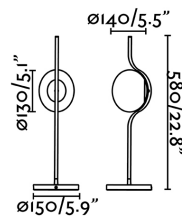

### Specifications

<b>Bulb:</b>	LED DIMABLE 6W 2700K 570LM
<b>Bulb included:</b>	Yes
<b>Transformer:</b>	Driver
<b>Transformer included:</b>	Yes
<b>Voltage:</b>	100-240V
<b>Operating Frequency:</b>	
<b>IP:</b>	20
<b>Class:</b>	II
<b>Material:</b>	Metal with an opal glass diffuser
<b>Designer:</b>	NAHTRANG
<b>Recommended bulb:</b>	
<b>Length:</b>	150 mm
<b>Net Width:</b>	200 mm
<b>Height:</b>	580 mm
<b>Net Weight:</b>	2.60 kg
<b>Volume:</b>	0.02907 m3