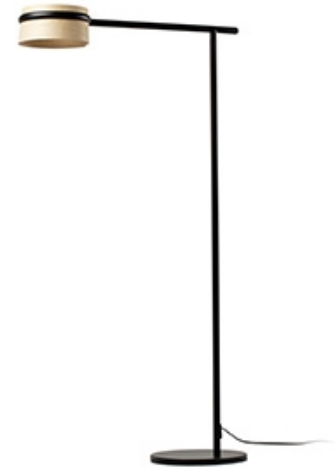

## LOOP LED Ash tree floor lamp

Ref. 29399

LOOP LED is a design set created by Estudi Ribaudí. A classic set, but with a modern and warm touch thanks to the ash tree wooden shade. A metal structure with a round base and an arm that embraces the shade. The floor lamp is characterised for its right angle and it can be used as a light source to create ambient light in the living rooms and bedrooms. LOOP is the perfect series for contract spaces like, for example, the hotels illumination. The light source is dimmable.

### Specifications

<b>Bulb:</b>	LED DIMABLE 6W 2700K 600Lm
<b>Bulb included:</b>	Yes
<b>Transformer:</b>	Driver
<b>Transformer included:</b>	Yes
<b>Voltage:</b>	100-240V
<b>Operating Frequency:</b>	
<b>IP:</b>	20
<b>Class:</b>	II
<b>Material:</b>	METAL STRUCTURE AND WOOD SHADE
<b>Designer:</b>	ESTUDI RIBAUDI
<b>Recommended bulb:</b>	
<b>Length:</b>	650 mm
<b>Net Width:</b>	260 mm
<b>Height:</b>	1250 mm
<b>Net Weight:</b>	6.12 kg
<b>Volume:</b>	0.00319 m3