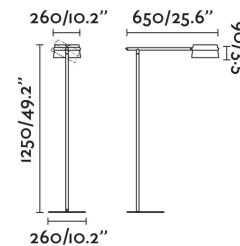

## LOOP LED Ash tree floor lamp

Ref. 29399

LOOP LED is a design set created by Estudi Ribaudí. A classic set, but with a modern and warm touch thanks to the ash tree wooden shade. A metal structure with a round base and an arm that embraces the shade. The floor lamp is characterised for its right angle and it can be used as a light source to create ambient light in the living rooms and bedrooms. LOOP is the perfect series for contract spaces like, for example, the hotels illumination. The light source is dimmable.

### Specifications

<b>Bulb:</b>	LED DIMABLE 6W 2700K 600Lm
<b>Bulb included:</b>	Yes
<b>Transformer:</b>	Driver
<b>Transformer included:</b>	Yes
<b>Voltage:</b>	100-240V
<b>Operating Frequency:</b>	
<b>IP:</b>	20
<b>Class:</b>	II
<b>Material:</b>	METAL STRUCTURE AND WOOD SHADE
<b>Designer:</b>	ESTUDI RIBAUDI
<b>Recommended bulb:</b>	
<b>Length:</b>	650 mm
<b>Net Width:</b>	260 mm
<b>Height:</b>	1250 mm
<b>Net Weight:</b>	6.12 kg
<b>Volume:</b>	0.00319 m3