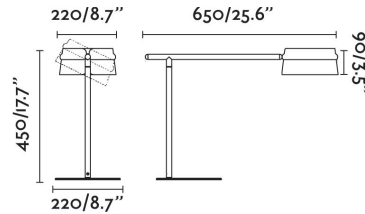

# LOOP LED Ash tree table lamp with clip

Ref. 29398

LOOP LED is a design set created by Estudi Ribaudí. A classic set, but with a modern and warm touch thanks to the ash tree wooden shade. A metal structure with a round base and an arm that embraces the shade. The table lamp is ideal for lighting the living room or bedroom. The light source is dimmable. Clamp accessory included.

## Specifications

<b>Bulb:</b>	LED DIMABLE 6W 2700K 600Lm
<b>Bulb included:</b>	Yes
<b>Transformer:</b>	Driver
<b>Transformer included:</b>	Yes
<b>Voltage:</b>	100-240V
<b>Operating Frequency:</b>	
<b>IP:</b>	20
<b>Class:</b>	II
<b>Material:</b>	METAL STRUCTURE WOOD SHADE
<b>Designer:</b>	ESTUDI RIBAUDI
<b>Recommended bulb:</b>	
<b>Length:</b>	650 mm
<b>Net Width:</b>	220 mm
<b>Height:</b>	450 mm
<b>Net Weight:</b>	4.69 kg
<b>Volume:</b>	0.01700 m3