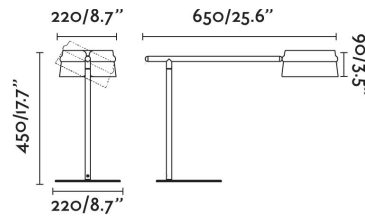

LOOP LED Ash tree table lamp with clip

Ref. 29398

LOOP LED is a design set created by Estudi Ribaudí. A classic set, but with a modern and warm touch thanks to the ash tree wooden shade. A metal structure with a round base and an arm that embraces the shade. The table lamp is ideal for lighting the living room or bedroom. The light source is dimmable. Clamp accessory included.

Specifications

Bulb:	LED DIMABLE 6W 2700K 600Lm
Bulb included:	Yes
Transformer:	Driver
Transformer included:	Yes
Voltage:	100-240V
Operating Frequency:	
IP:	20
Class:	II
Material:	METAL STRUCTURE WOOD SHADE
Designer:	ESTUDI RIBAUDI
Recommended bulb:	
Length:	650 mm
Net Width:	220 mm
Height:	450 mm
Net Weight:	4.69 kg
Volume:	0.01700 m3