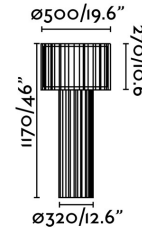

LINDA Black floor lamp

Ref. 29312

Light up your home with this modern floor lamp made from steel with a textile shade. Designed by: Estudi Ribaudí.

Specifications

Bulb:	1 x E27 100W
Bulb included:	No
Transformer:	
Transformer included:	No
Voltage:	100-240V
Operating Frequency:	
IP:	20
Class:	II
Material:	Steel and textile shade
Designer:	ESTUDI RIBAUDI
Recommended bulb:	17464
Description of recommended Bulb:	BULB G95 MATT LED E27 6W 2700K
Length:	500 mm
Net Width:	500 mm
Height:	1170 mm
Diameter:	500 Ø
Net Weight:	6.50 kg
Volume:	0.10676 m3