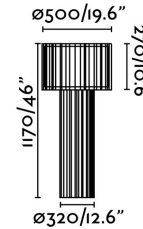

### Specifications

<b>Bulb:</b>	1 x E27 100W
<b>Bulb included:</b>	No
<b>Transformer:</b>	
<b>Transformer included:</b>	No
<b>Voltage:</b>	100-240V
<b>Operating Frequency:</b>	
<b>IP:</b>	20
<b>Class:</b>	II
<b>Material:</b>	Steel and textile shade
<b>Designer:</b>	ESTUDI RIBAUDI
<b>Recommended bulb:</b>	17464
<b>Description of recommended Bulb:</b>	BULB G95 MATT LED E27 6W 2700K
<b>Length:</b>	500 mm
<b>Net Width:</b>	500 mm
<b>Height:</b>	1170 mm
<b>Diameter:</b>	500 Ø
<b>Net Weight:</b>	6.50 kg
<b>Volume:</b>	0.10676 m3