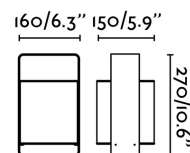

Specifications

Bulb:	1 x E27 MAX 20W
Bulb included:	No
Transformer:	
Transformer included:	No
Voltage:	100-240V
Operating Frequency:	
IP:	20
Class:	II
Material:	Metal and textile shade
Designer:	MARINA MILA
Recommended bulb:	17463
Description of recommended Bulb:	BULB STANDARD MATT LED E27 7W 2700K 800Lm
Length:	160 mm
Net Width:	150 mm
Height:	270 mm
Net Weight:	2.25 kg
Volume:	0.01069 m3