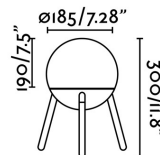

MINE White table lamp

Ref. 28378

White table lamp with woody structure and glass diffuser designed by Nahtrang. The material and the light give a warm and comfy touch.

Specifications

Bulb:	1 X E27 40W
Bulb included:	No
Transformer:	
Transformer included:	No
Voltage:	100-240V
Operating Frequency:	
IP:	20
Class:	II
Material:	Metal, wood and opal glass
Designer:	NAHTRANG
Recommended bulb:	17463
Description of recommended Bulb:	BULB STANDARD MATT LED E27 7W 2700K 800Lm
Length:	185 mm
Net Width:	185 mm
Height:	300 mm
Diameter:	185 Ø
Net Weight:	2.10 kg
Volume:	0.01750 m3