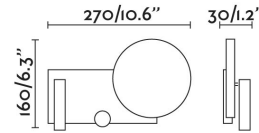

## KLEE LED Right grey wall lamp with reader

Ref. 20065

KLEE is a textured grey wall lamp designed by Isaac Piñeiro. It has an adjustable reading light on the right side, and an indirect light that is projected through the circular light beam. Indirect light is dimmable and is activated through the visible switch on the structure. It can be installed vertically or horizontally.

### Specifications

<b>Bulb:</b>	LED 10W 2700K LECTOR 3W
<b>Bulb included:</b>	Yes
<b>Transformer:</b>	Driver
<b>Transformer included:</b>	Yes
<b>Voltage:</b>	100-240V
<b>Operating Frequency:</b>	
<b>IP:</b>	20
<b>Class:</b>	II
<b>Material:</b>	Metal
<b>Designer:</b>	ISAAC PIÑEIRO
<b>Recommended bulb:</b>	
<b>Length:</b>	210 mm
<b>Height:</b>	130 mm
<b>Diameter:</b>	150 Ø
<b>Net Weight:</b>	1.40 kg
<b>Volume:</b>	0.00678 m3